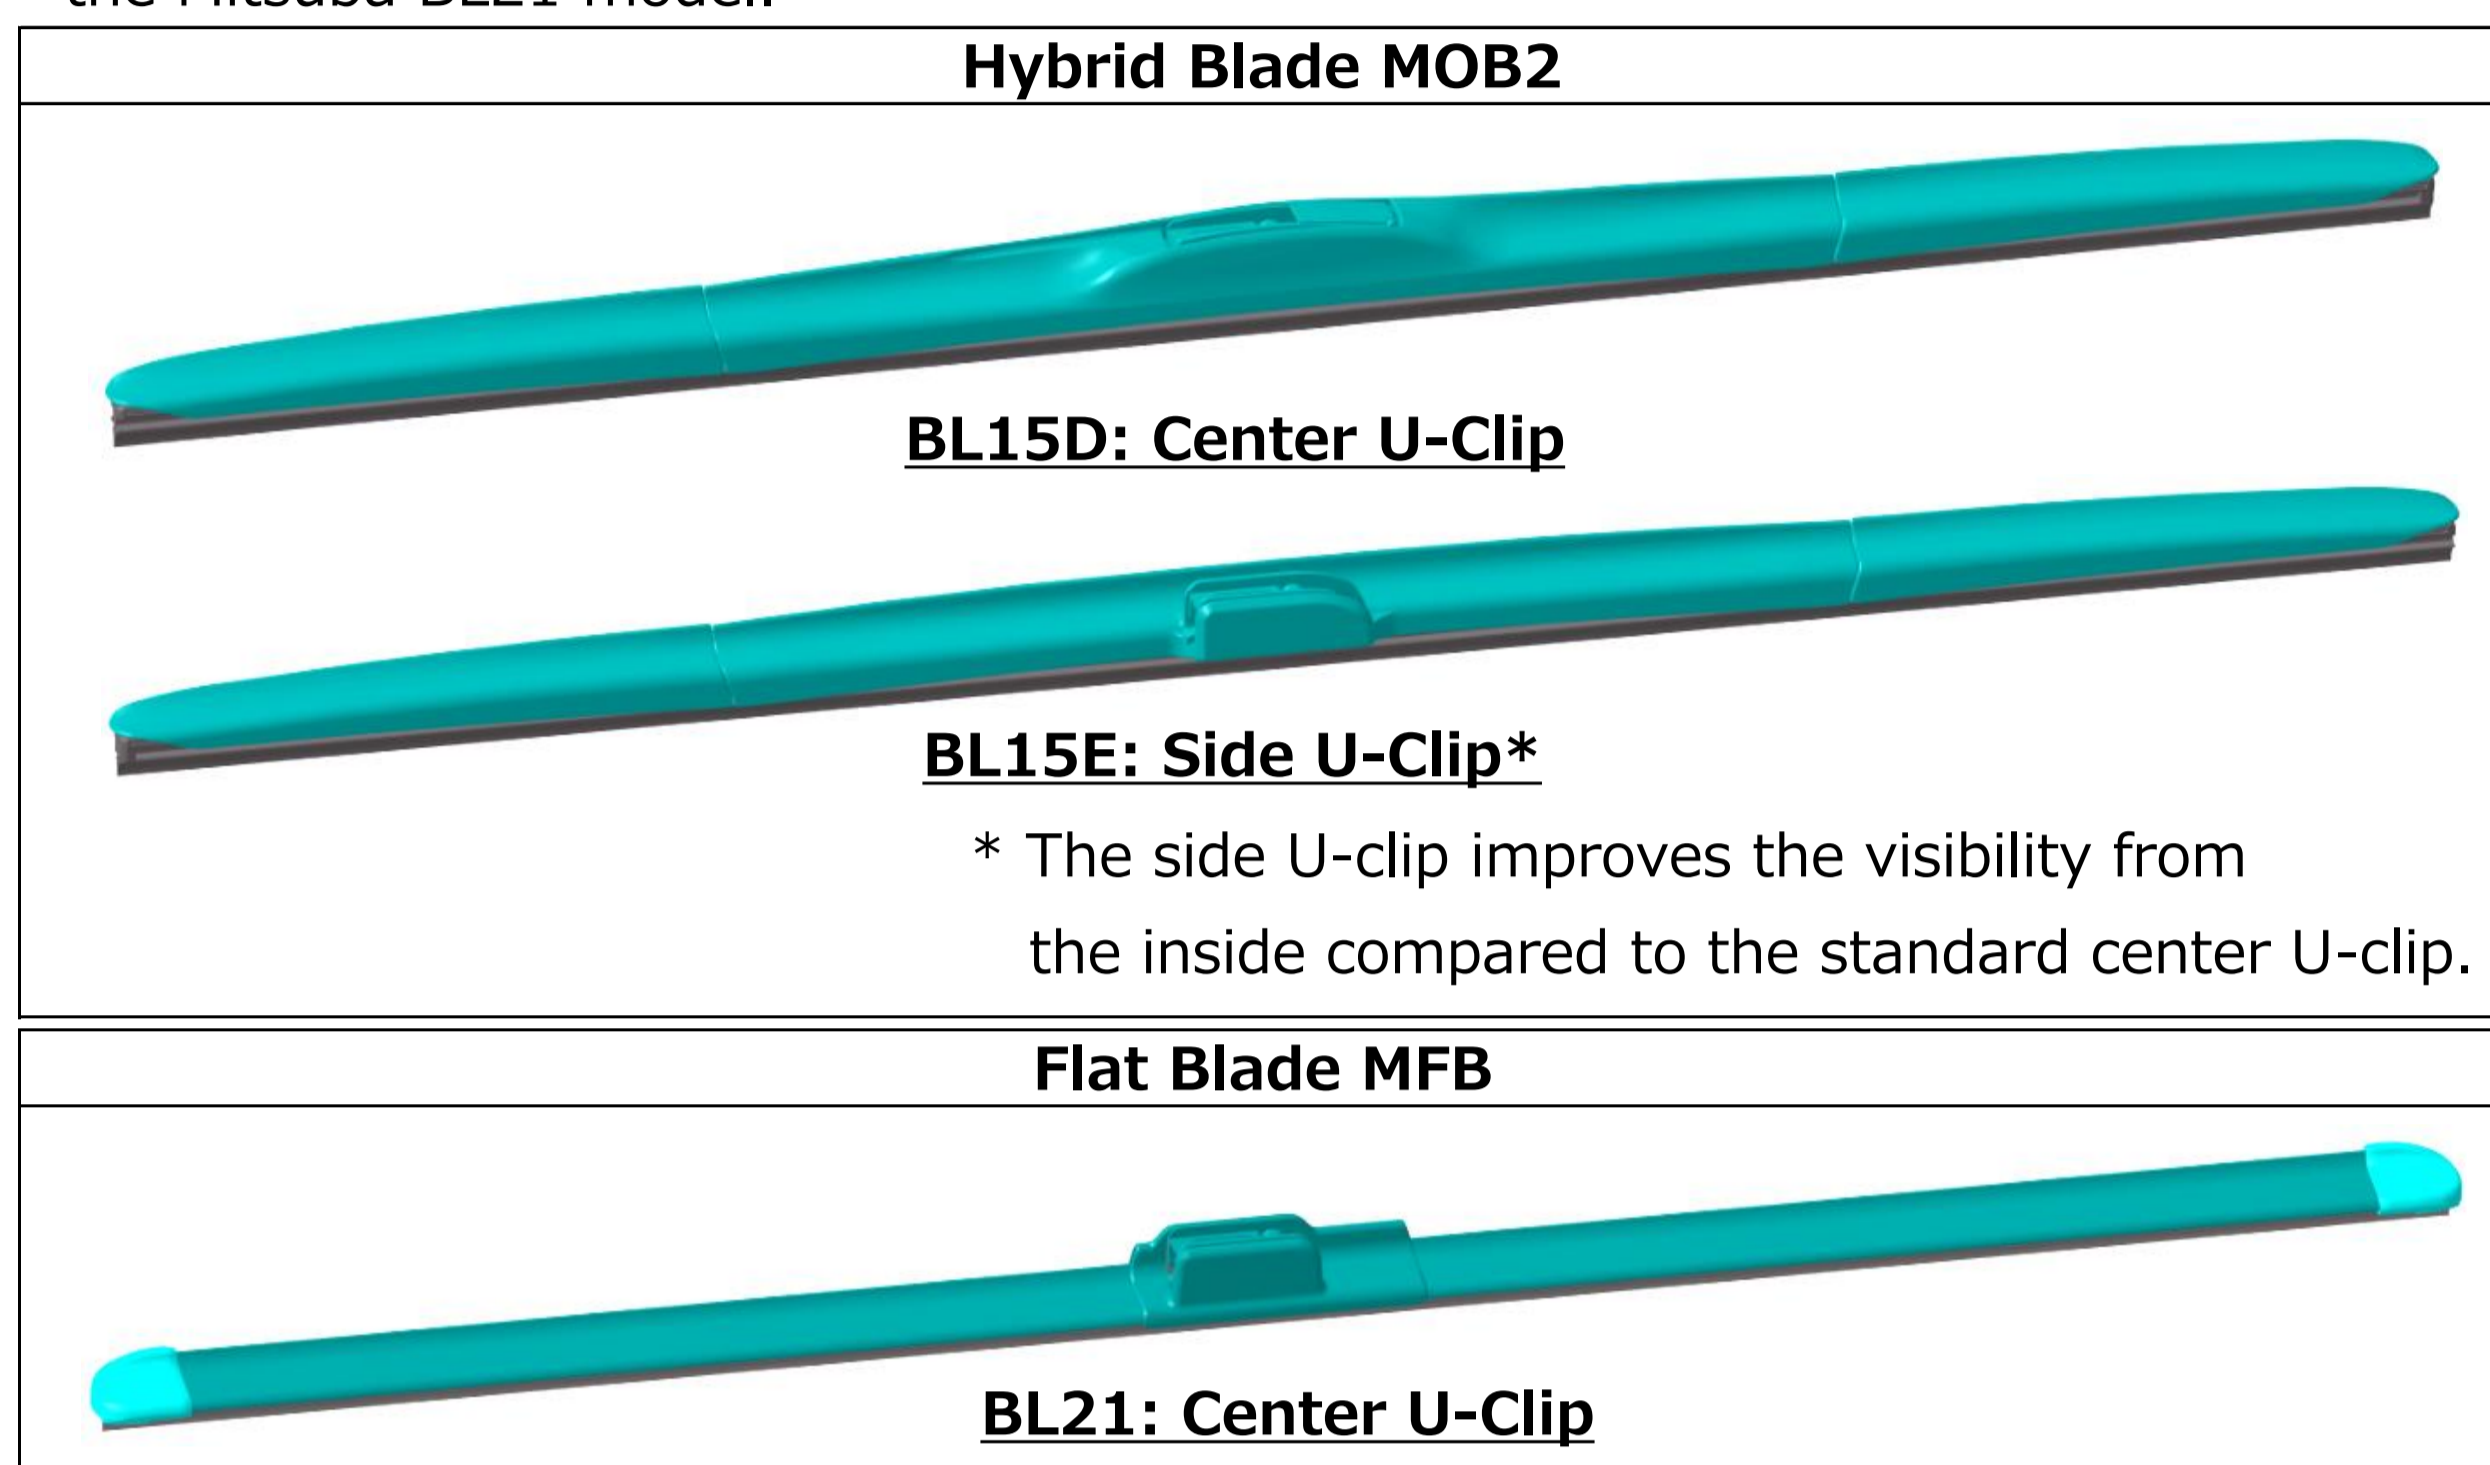

## Function

- Wipes water and dirt adhering to the windshield and rear glass of automobiles

## Mitsuba Models: BL15 / BL21

- Release years: 2006 (BL15D, BL15E) and 2015 (BL21D)
- Vehicles where product can be installed: ICE (internal combustion engine) vehicles, xEV (next generation) vehicles

## Features

- An original and stylish wiper blade with high wiping, longer life, and high speed
- Offers a lineup of wiper blades that are compatible with various vehicle models
- The hybrid blade has a product name of MOB2 and the names of the center and side clips are based on Mitsuba BL15 model.
- The flat blade has a product name of MFB and the name of the center clip is based on the Mitsuba BL21 model.

## Specifications and Appearance

| Product name           |                           | MOB2             |             | MFB              |
|------------------------|---------------------------|------------------|-------------|------------------|
| Mitsuba model          |                           | BL15D            | BL15E       | BL21D            |
| Wiper arm interface    |                           | Center U-Clip    | Side U-Clip | Center U-Clip    |
| Approximate dimensions | Shape                     |                  |             |                  |
|                        | Height (Section A-A): (1) | 33.3 mm          | 31.6 mm     | 27.7 mm          |
|                        | Width (Section A-A): (2)  | 20.2 mm          | 30.6 mm     | 22.0 mm          |
|                        | Height (Section B-B): (3) | 25.7 mm          | 25.6 mm     | 16.9 mm          |
|                        | Width (Section B-B): (4)  | 16.9 mm          | 16.9 mm     | 19.0 mm          |
|                        | Length variation          | 300 mm to 700 mm |             | 350 mm to 700 mm |
| Weight (at 650 mm)     | 190 g                     |                  | 145 g       |                  |