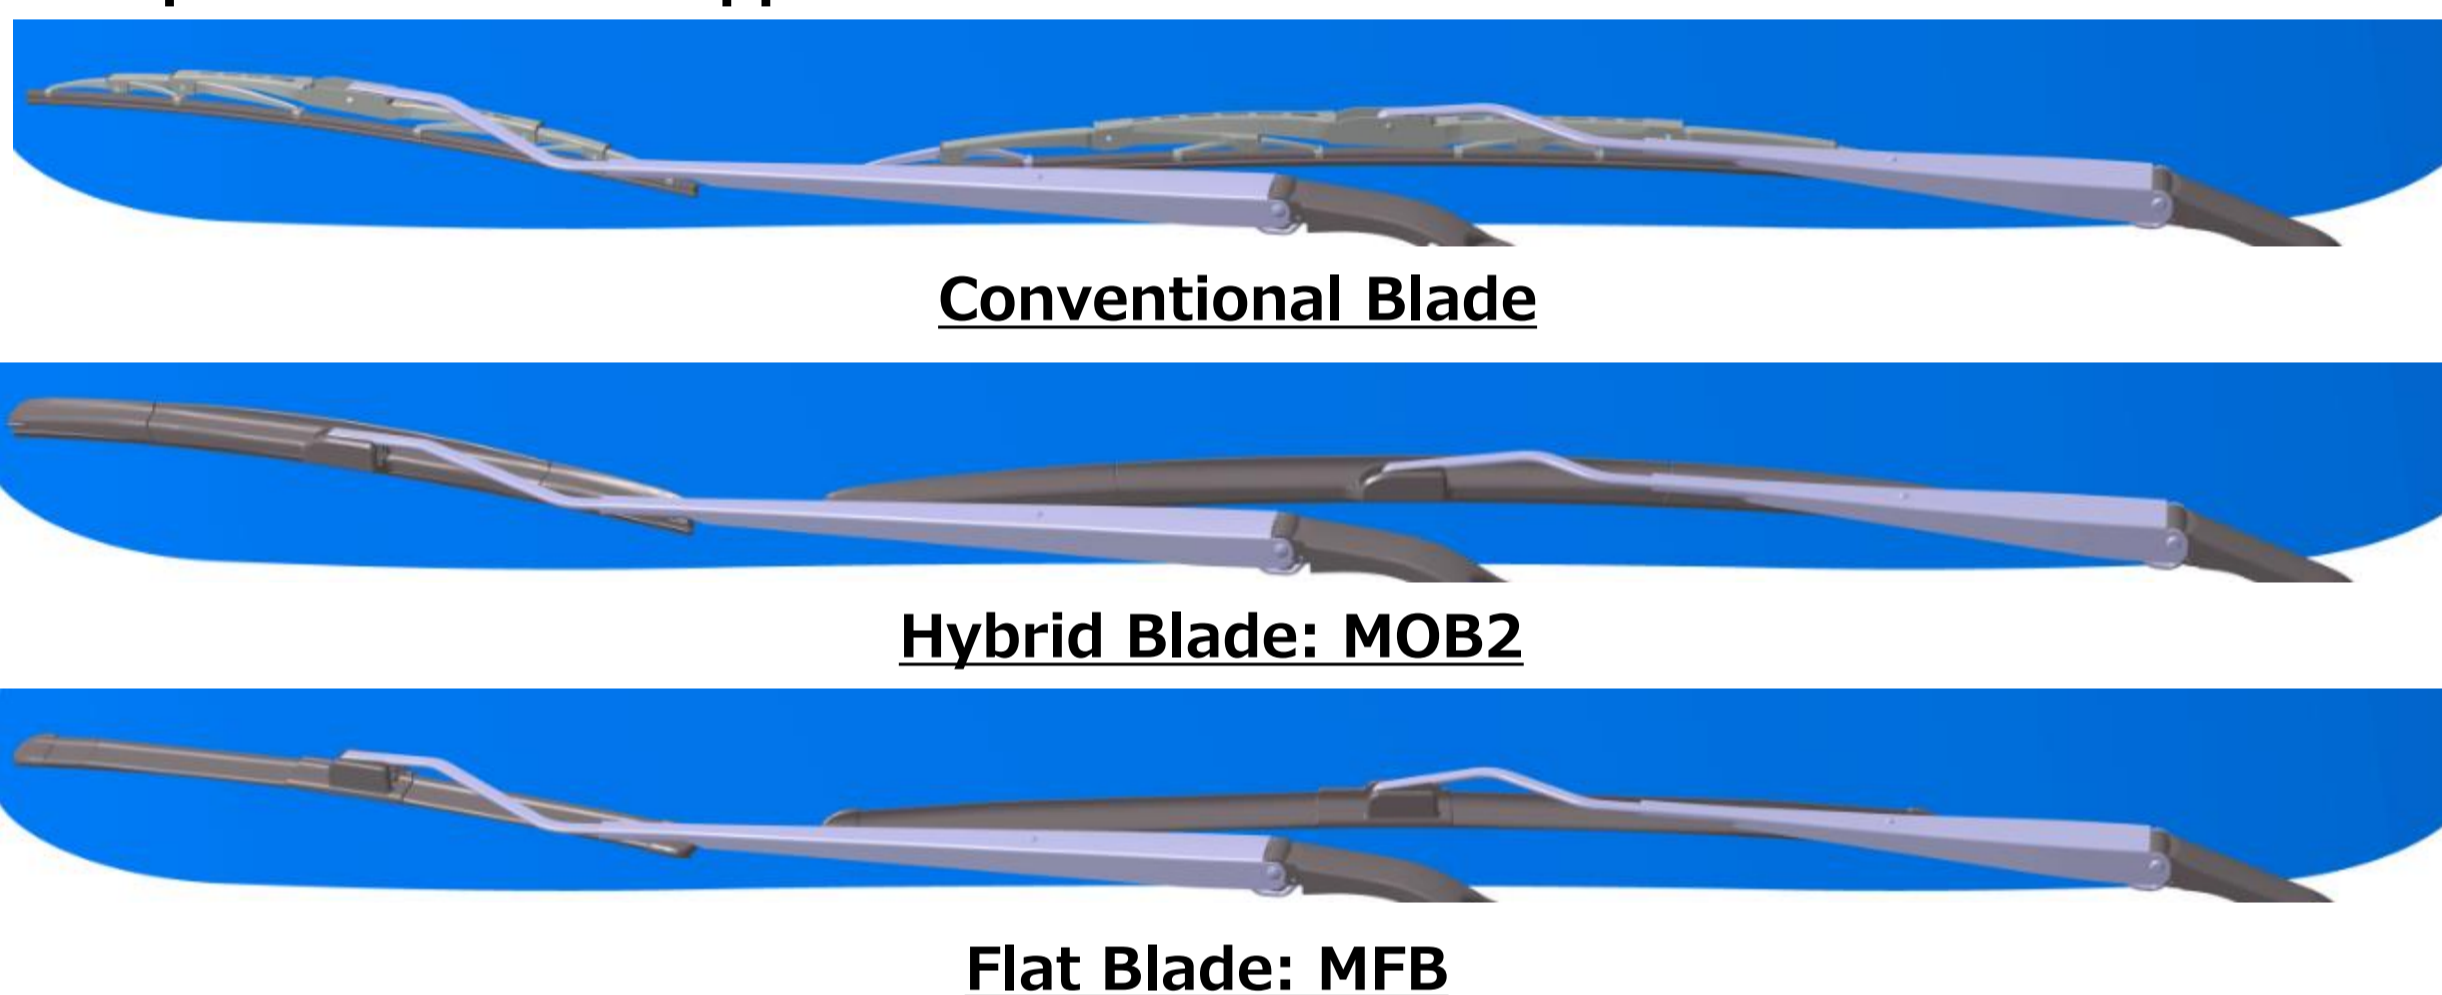

## Function

- Wipes water and dirt adhering to the windshield and rear glass of automobiles

## Mitsuba Models: BL15 / BL21

- Release years: 2006 (BL15D, BL15E) and 2015 (BL21D)
- Vehicles where product can be installed: ICE (internal combustion engine) vehicles, xEV (next generation) vehicles

## Features

- An original and stylish wiper blade with high wiping, longer life, and high speed
- Offers a lineup of wiper blades that are compatible with various vehicle models
- The hybrid blade has a product name of MOB2 and the names of the center and side clips are based on Mitsuba BL15 model.
- The flat blade has a product name of MFB and the name of the center clip is based on the Mitsuba BL21 model.

## Specifications and Appearance

| Product name           |                           | MOB2             |             | MFB              |
|------------------------|---------------------------|------------------|-------------|------------------|
| Mitsuba model          |                           | BL15D            | BL15E       | BL21D            |
| Wiper arm interface    |                           | Center U-Clip    | Side U-Clip | Center U-Clip    |
| Approximate dimensions | Shape                     |                  |             |                  |
|                        | Height (Section A-A): (1) | 33.3 mm          | 31.6 mm     | 27.7 mm          |
|                        | Width (Section A-A): (2)  | 20.2 mm          | 30.6 mm     | 22.0 mm          |
|                        | Height (Section B-B): (3) | 25.7 mm          | 25.6 mm     | 16.9 mm          |
|                        | Width (Section B-B): (4)  | 16.9 mm          | 16.9 mm     | 19.0 mm          |
|                        | Length variation          | 300 mm to 700 mm |             | 350 mm to 700 mm |
| Weight (at 650 mm)     | 190 g                     |                  | 145 g       |                  |